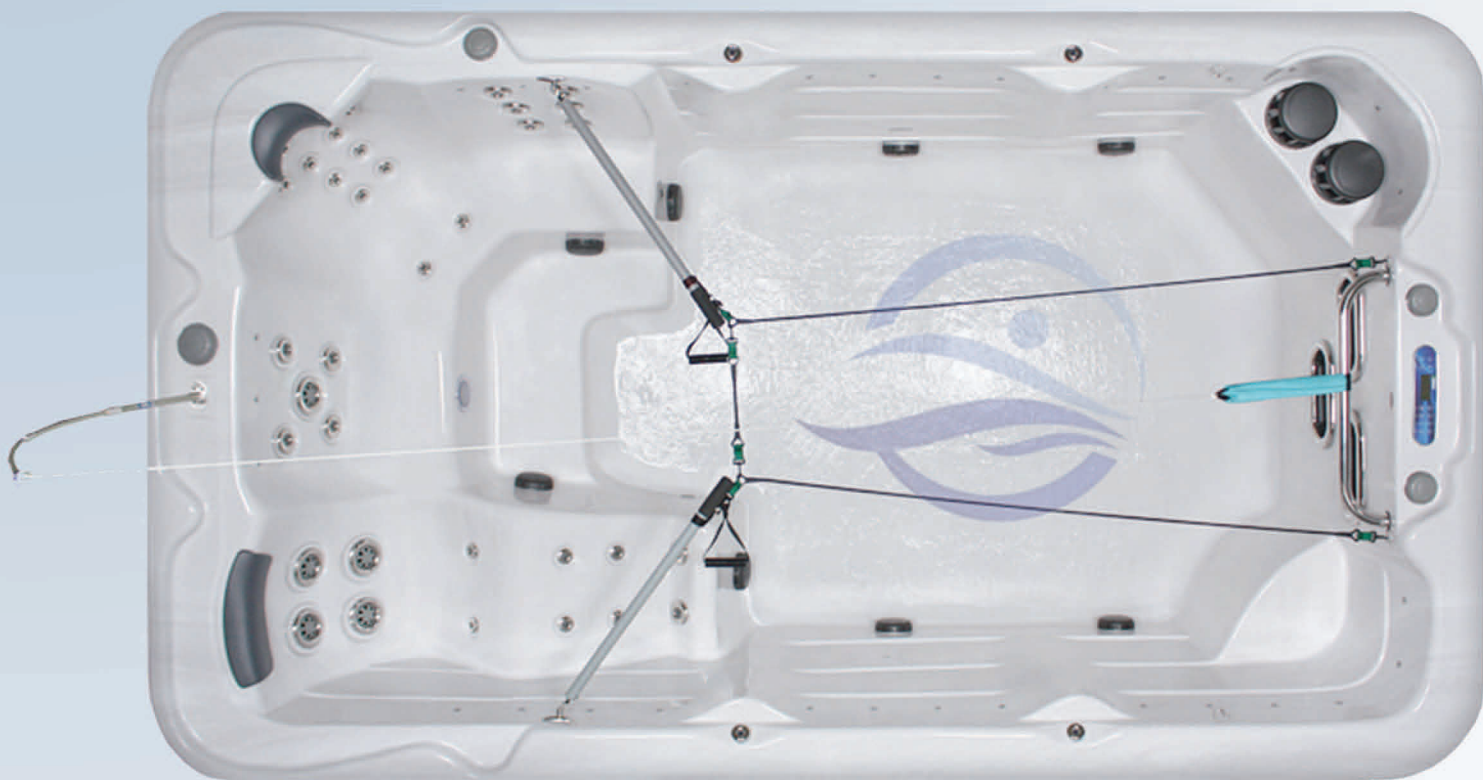

Vetis

Features:

Seating for 4-6 Adults (Spa Side)

33 Stainless Steel Jets (Spa Side)

3 Variable Flow River Swim Jets

Dual Micro-Cleanse Triple Stage Filters

LED Colored Accent Lighting

Integrated Ozone Water Management System

BAREFOOT SPAS

BarefootFitnessSpas.com

Specifications:

12'9" x 7'6" X 4'1"

1500 US gallons

Dry weight 1,700 Lbs.

Weight filled 13,700 Lbs.

Jet Pump System: Quad 240V pumps

Filter Pump System: 24 hour circulation pump

240 Volt / 60 amp / 60Hz

Dedicated service required

BarefootFitnessSpas.com