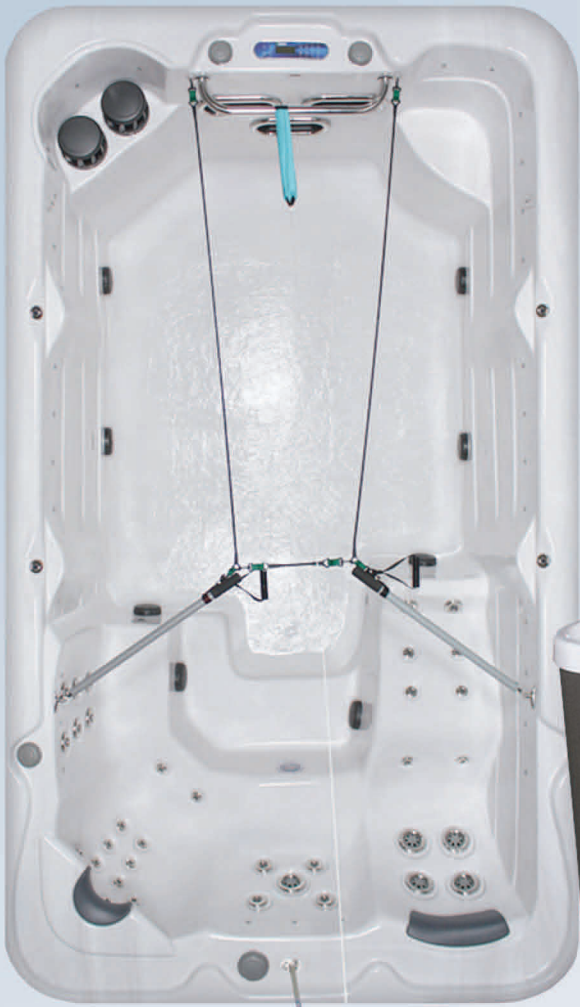

Vetis

Features:

Seating for 4-6 Adults (Spa Side)

33 Stainless Steel Jets (Spa Side)

3 Variable Flow River Swim Jets

Dual Micro-Cleanse Triple Stage Filters

LED Colored Accent Lighting

Integrated Ozone Water Management System

BAREFOOT SPAS

BarefootFitnessSpas.com

Specifications:

12'9" x 7'6" X 4'1"

1500 US gallons

Dry weight 1,700 Lbs.

Weight filled 13,700 Lbs.

Jet Pump System: Quad 240V pumps

Filter Pump System: 24 hour circulation pump

240 Volt / 60 amp / 60Hz

Dedicated service required

BarefootFitnessSpas.com