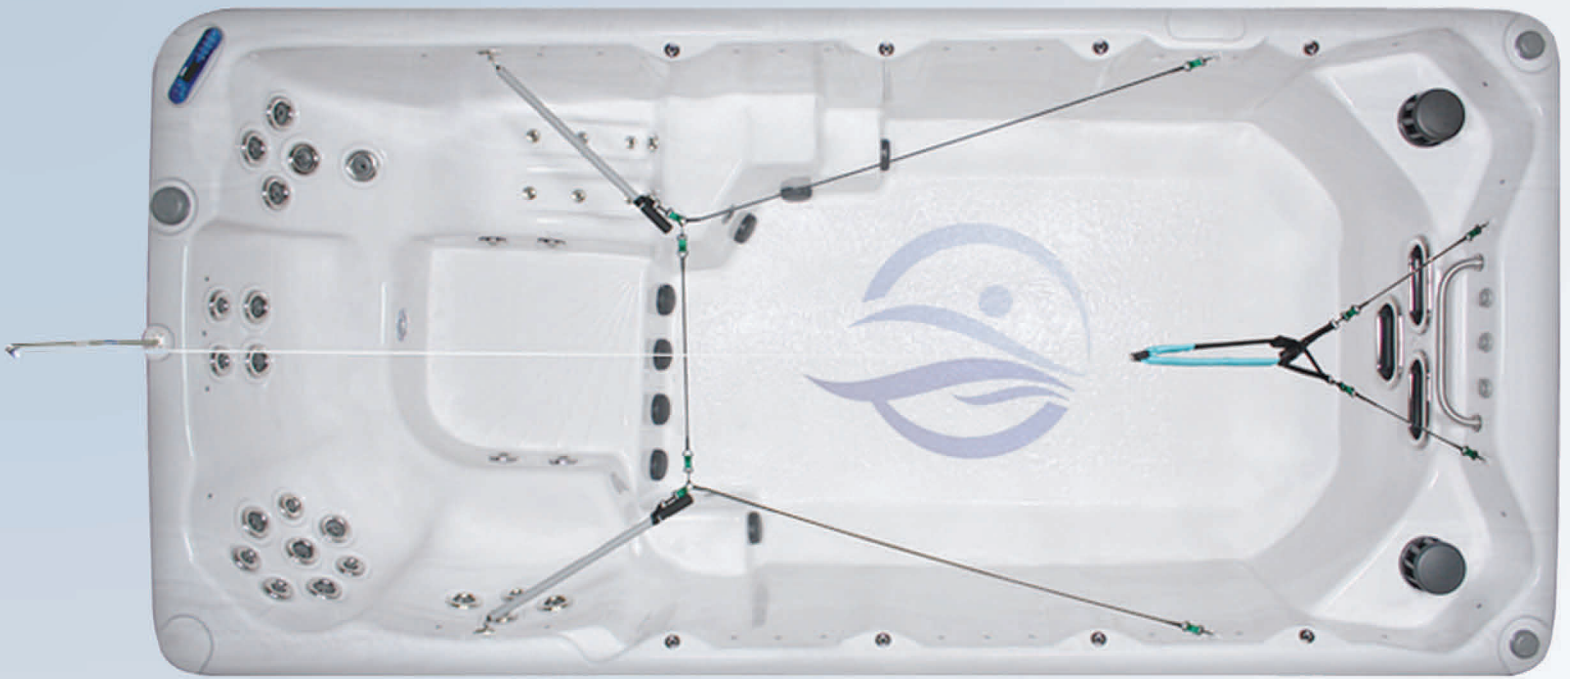

Togela

Features:

- Seating for 4 Adults (Spa Side)
- 35 Stainless Steel Jets (Spa Side)
- 6 Adjustable Variable Flow Swim Jets
- Dual Micro-Cleanse Triple Stage Filters
- LED Colored Accent Lighting
- Integrated Ozone Water Management System

BarefootFitnessSpas.com

Specifications:

16' x 7' 6" x 4' 6"

1820 US gallons

Dry weight 2,650 Lbs.

Weight filled 17,150 Lbs.

240 Volt / 50 amp / 60Hz

Dedicated service required