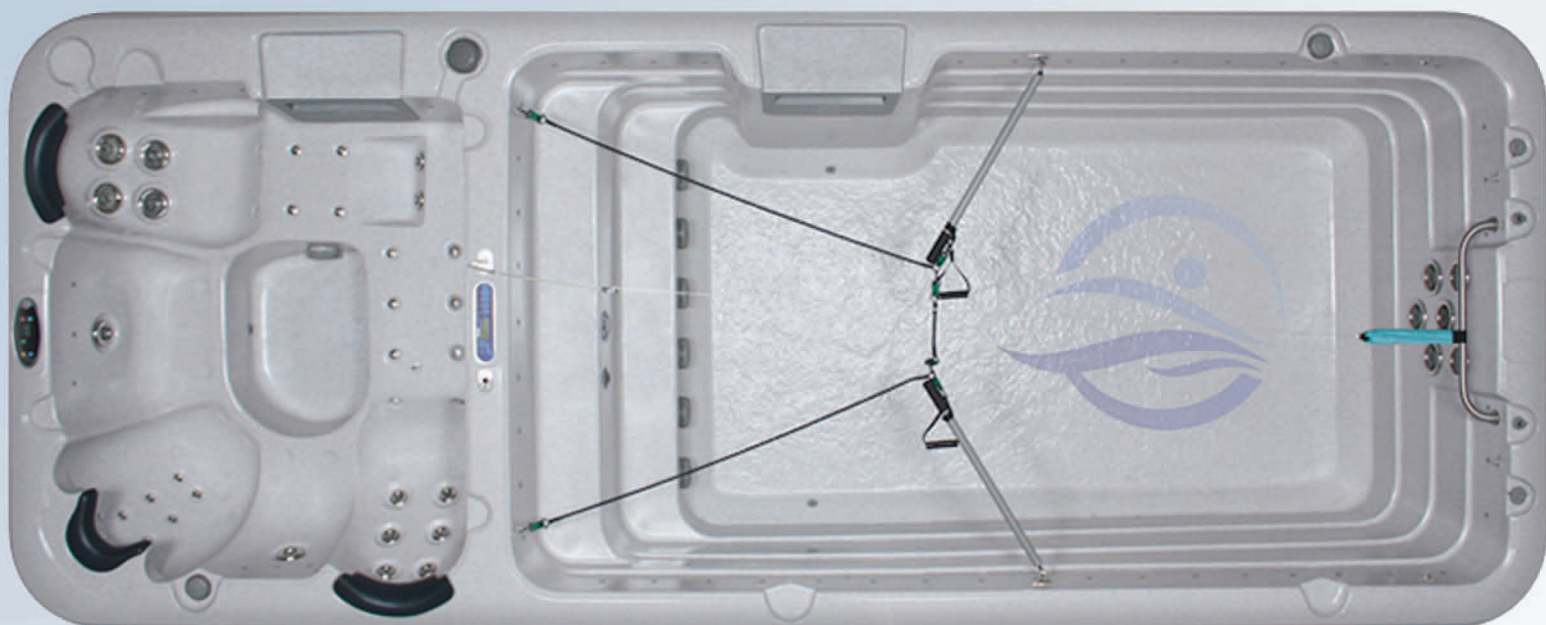

Bossetti

Features:

- Seating for 5 Adults (Spa Side)
- Built-in Entry System from Spa to Swim Spa
- 37 Stainless Steel Jets (Spa Side)
- 6 Adjustable Variable Flow Swim Jets
- Dual Laminar Flow Fountains & Waterfall
- Dream Collar Neck Therapy Seats
- Ozone Water Management System

BarefootFitnessSpas.com

Specifications:

19' x 7' 6" x 4' 4"

2000 US gallons

Dry weight 2,200 Lbs.

Weight filled 18,200 Lbs.

(Spa-side) 240 Volt / 50 amp / 60Hz

(Swim-side) 240 Volt / 60 amp / 60Hz